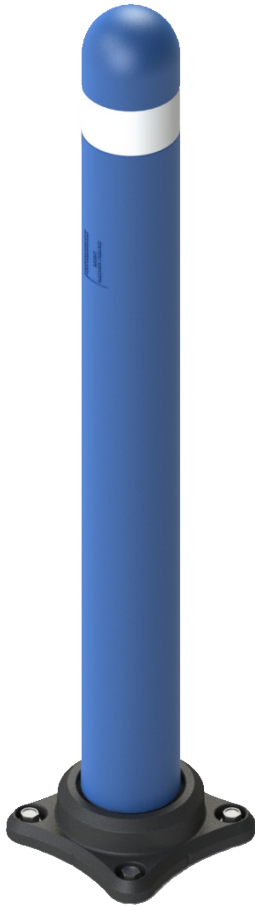

Bollard Covers

PROTECTIVE GUARDING - SLOWSTOP®

SPEC SHEET | P/N **SS4-52-COVER**, **SS6-52-COVER**

Product Specifications

Color Option	Black, Blue, Red, Yellow, White
Reflective Tape	None, Red, Yellow, White, Blue, Black
Diameter	5.5" (5.25" ID) / 7.35" (7.10" ID)
Thickness	1/8" Wall
Height	52" (up to 60" available)

Recommended Uses

- 5.5" diameter with 3" or 4" SlowStop
- 7.35" diameter with 5" or 6" SlowStop
- Protect paint from scratching or chipping
- Add brand or utility coloring

4955 Stout Drive, San Antonio, TX 78219
 (210) 736-4477 | 1-800-736-5256 | info@impactrecovery.com
impactrecovery.com