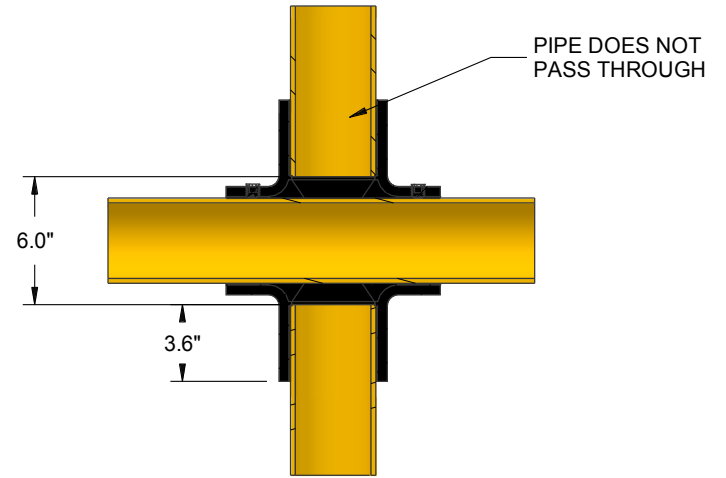

LONG ARMS
VERTICAL

PIPE SHOWN FOR REFERENCE

Section A-A

CONFIDENTIAL & PROPRIETARY
©2024 Impact Recovery Systems, Inc. All rights reserved. Products are covered by U.S. and international patents. Other U.S. and international patents pending.

4955 STOUT DR. · SAN ANTONIO, TX 78219 · (800) 736-5256

SIZE A	PART NO. SS4-CROSS	DWG. IRONFLEX 4" CROSS CONNECTOR	REV 2.1
SCALE	SLOWSTOP GUARDING SYSTEMS, LLC		DATE 08-DEC-2023