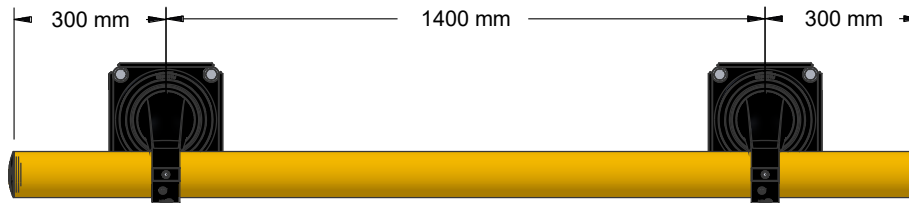

Item Number	Quantity	Part Number	Part Name
1	2	SS-T2-PEDESTAL-H	TYPE 2 SLOWSTOP HPEDESTAL
2	1	SS-T2Y-PIPE-2000	TYPE 2 PIPE, YELLOW, 2000MM

SlowStop Stopping Power Chart - Metric

Safety Rating: 15087 Joules

No Damage Rating: 7543.5 Joules

		45 Degree Impacts									
MASS (KG)	SPEED (KPH)	1000	2000	3000	4000	5000	6000	7000	8000	9000	10000
3.0		Green	Green	Green	Green	Green	Green	Green	Green	Green	Green
3.5		Green	Green	Green	Green	Green	Green	Green	Green	Green	Green
4.0		Green	Green	Green	Green	Green	Green	Green	Green	Green	Green
4.5		Green	Green	Green	Green	Green	Green	Green	Green	Green	Green
5.0		Green	Green	Green	Green	Green	Green	Green	Green	Green	Green
5.5		Green	Green	Green	Green	Green	Green	Green	Green	Green	Green
6.0		Green	Green	Green	Green	Green	Green	Green	Green	Green	Green
6.5		Green	Green	Green	Green	Green	Green	Green	Green	Green	Green
7.0		Green	Green	Green	Green	Green	Green	Green	Green	Green	Green
7.5		Green	Green	Green	Green	Green	Green	Green	Green	Green	Green
8.0		Green	Green	Green	Green	Green	Green	Green	Green	Green	Green
8.5		Green	Green	Green	Green	Green	Green	Green	Green	Green	Green
9.0		Green	Green	Green	Green	Green	Green	Green	Green	Green	Green
10.0		Green	Green	Green	Green	Green	Green	Green	Green	Green	Green