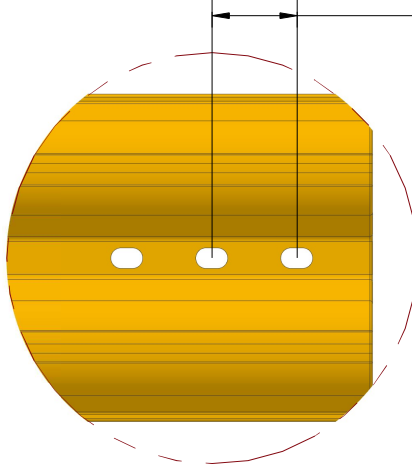

92.12" [2340 mm]

13.78" [350 mm]

6.69" [170 mm]

78.74" [2000 mm]

6.69" [170 mm]

A

2.96" [75 mm]

9.65" [245 mm]

END CAP (SSEY-U)

3.54" [90 mm]

Detail A

CONFIDENTIAL & PROPRIETARY

The drawing on this print and the information therewith are property of SlowStop Guarding Systems, LLC, and shall not be used or discussed in whole or in part without the consent of SlowStop Guarding Systems, LLC.

4955 STOUT DR. · SAN ANTONIO, TX 78219 · (800) 736-5256

SIZE
A

PART NO.
SSRY-2

DWG.
SLOWSTOP FLEXRAIL GUARDRAIL

REV
3.0

SCALE

SLOWSTOP GUARDING SYSTEMS, LLC

DATE 20-APR-2022