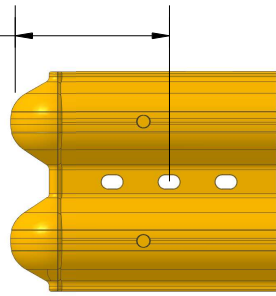

92.12" [2340 mm]

13.78" [350 mm]

6.69" [170 mm]

78.74" [2000 mm]

6.69" [170 mm]

A

2.96" [75 mm]

9.65" [245 mm]

END CAP (SSEY-U)

3.54" [90 mm]

Detail A

CONFIDENTIAL & PROPRIETARY

The drawing on this print and the information therewith are property of SlowStop Guarding Systems, LLC, and shall not be used or discussed in whole or in part without the consent of SlowStop Guarding Systems, LLC.

4955 STOUT DR. · SAN ANTONIO, TX 78219 · (800) 736-5256

SIZE
A

PART NO.
SSRY-2

DWG.
SLOWSTOP FLEXRAIL GUARDRAIL

REV
3.0

SCALE

SLOWSTOP GUARDING SYSTEMS, LLC

DATE 20-APR-2022