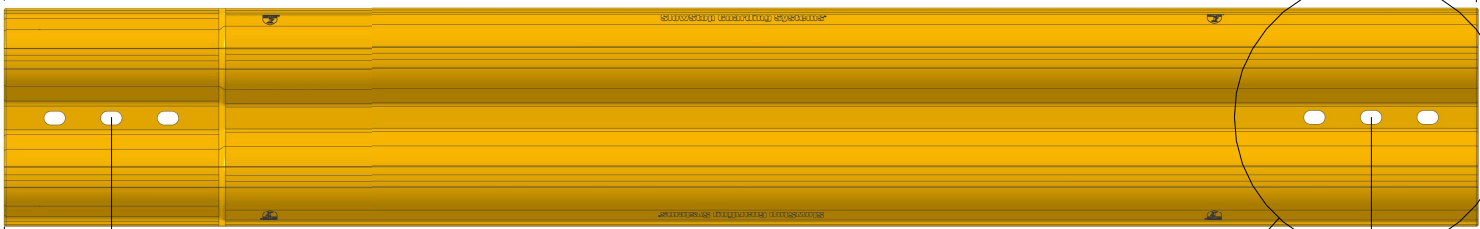

92.12" [2340 mm]

13.78" [350 mm]

6.69" [170 mm]

78.74" [2000 mm]

6.69" [170 mm]

A

2.96" [75 mm]

9.65" [245 mm]

END CAP (SSEY-U)

3.54" [90 mm]

Detail A

CONFIDENTIAL & PROPRIETARY

The drawing on this print and the information therewith are property of SlowStop Guarding Systems, LLC, and shall not be used or discussed in whole or in part without the consent of SlowStop Guarding Systems, LLC.

4955 STOUT DR. · SAN ANTONIO, TX 78219 · (800) 736-5256

SIZE
A

PART NO.
SSRY-2

DWG.
SLOWSTOP FLEXRAIL GUARDRAIL

REV
3.0

SCALE

SLOWSTOP GUARDING SYSTEMS, LLC

DATE 20-APR-2022