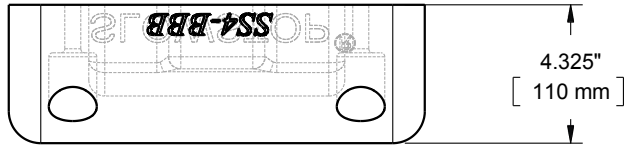

NR/SBR 70' SH-A

COMPRESSION CAVITY