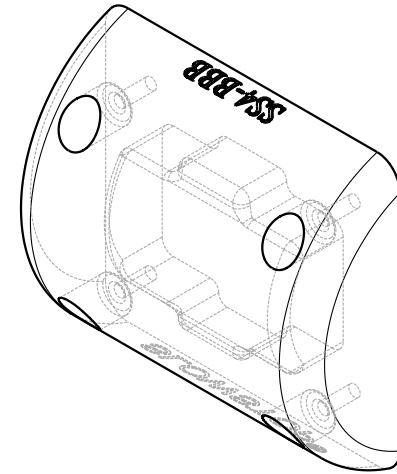

NR/SBR 70' SH-A

COMPRESSION CAVITY

**CONFIDENTIAL & PROPRIETARY**

The drawing on this print and the information therewith are property of SlowStop Guarding Systems, LLC, and shall not be used or discussed in whole or in part without the consent of SlowStop Guarding Systems, LLC.

4955 STOUT DR. · SAN ANTONIO, TX 78219 · (800) 736-5256

SIZE  
**A**

PART NO.  
**SS4-BBB**

DWG.  
**BIGGIE BIG'S BUMPER**

REV  
**3.1**

SCALE

SLOWSTOP GUARDING SYSTEMS, LLC

DATE 01-JUL-2020