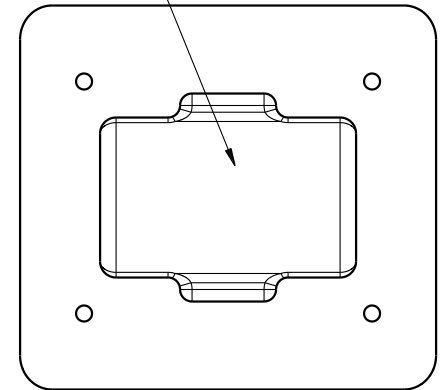

NR/SBR 70' SH-A

COMPRESSION CAVITY

**CONFIDENTIAL & PROPRIETARY**

The drawing on this print and the information therewith are property of SlowStop Guarding Systems, LLC, and shall not be used or discussed in whole or in part without the consent of SlowStop Guarding Systems, LLC.

4955 STOUT DR. · SAN ANTONIO, TX 78219 · (800) 736-5256

SIZE  
**A**

PART NO.  
**SS4-BBB**

DWG.  
**BIGGIE BIG'S BUMPER**

REV  
**3.1**

SCALE

SLOWSTOP GUARDING SYSTEMS, LLC

DATE 01-JUL-2020