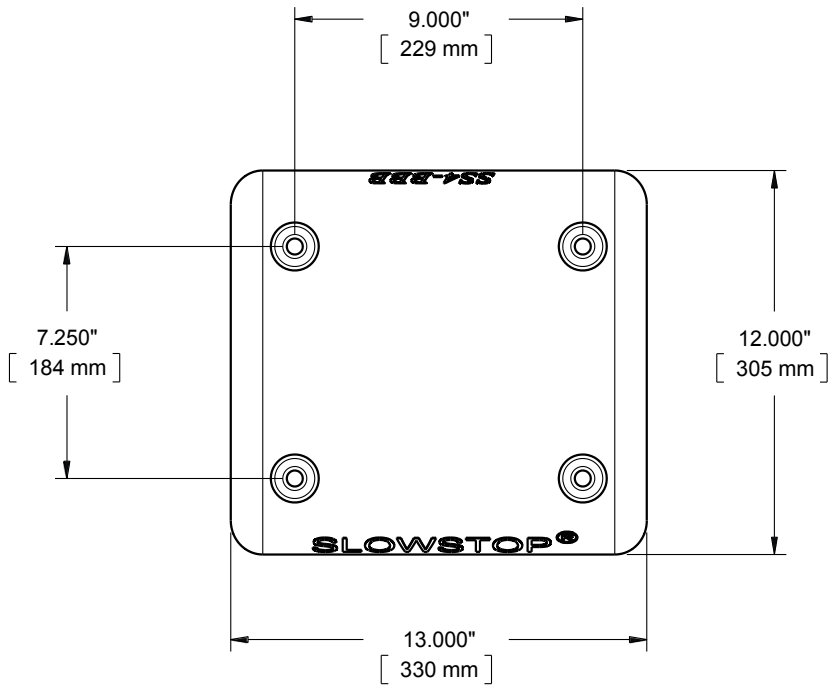

NR/SBR 70' SH-A

COMPRESSION CAVITY

**CONFIDENTIAL & PROPRIETARY**

The drawing on this print and the information therewith are property of SlowStop Guarding Systems, LLC, and shall not be used or discussed in whole or in part without the consent of SlowStop Guarding Systems, LLC.

4955 STOUT DR. · SAN ANTONIO, TX 78219 · (800) 736-5256

SIZE  
**A**

PART NO.  
**SS4-BBB**

DWG.  
**BIGGIE BIG'S BUMPER**

REV  
**3.1**

SCALE

SLOWSTOP GUARDING SYSTEMS, LLC

DATE 01-JUL-2020